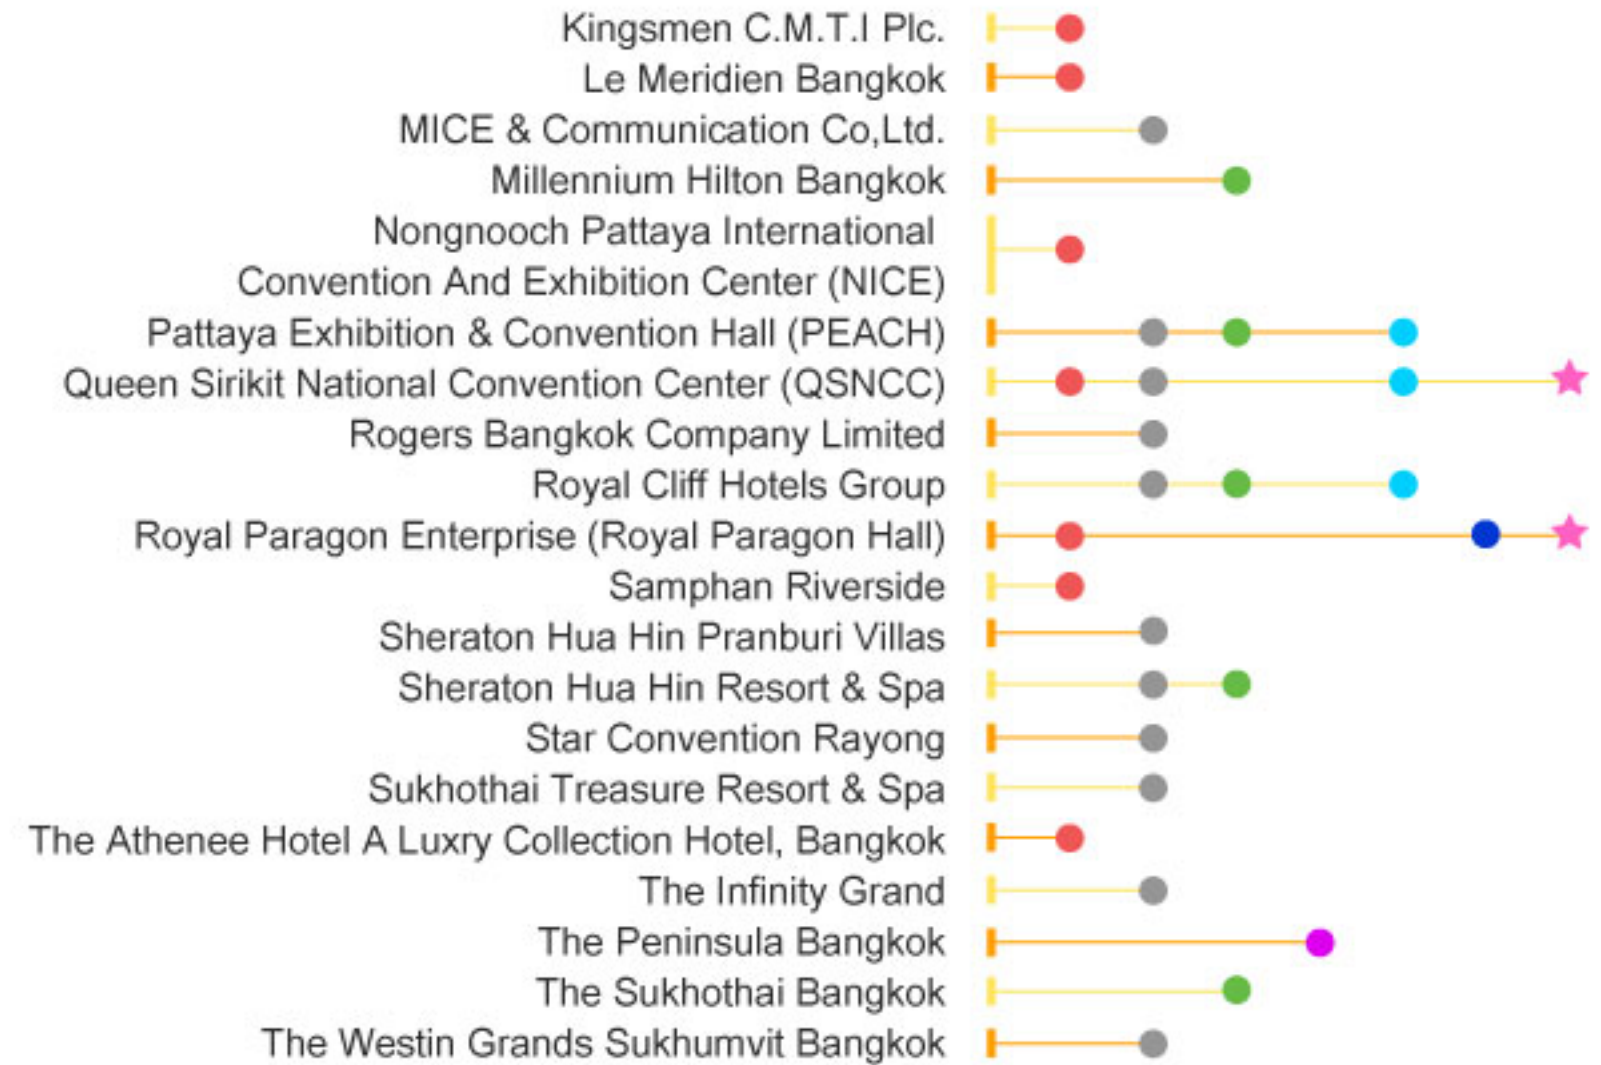

Certified Thai MICE Operators

★ TISI 22300 (6 org)

- ISO 20121 Event Sustainability Management Systems (21 org)
- ISO 9001 Quality Management Systems (17 org)
- ISO 22301 Business Continuity Management Systems (1 org)

- ISO 14001 Environmental Management Systems (7 org)
- ISO 50001 Energy Management Systems (4 org)
- ISO 22000 Food Safety Management Systems (9 org)

Total 43 Organizations

As of 6 July 2021