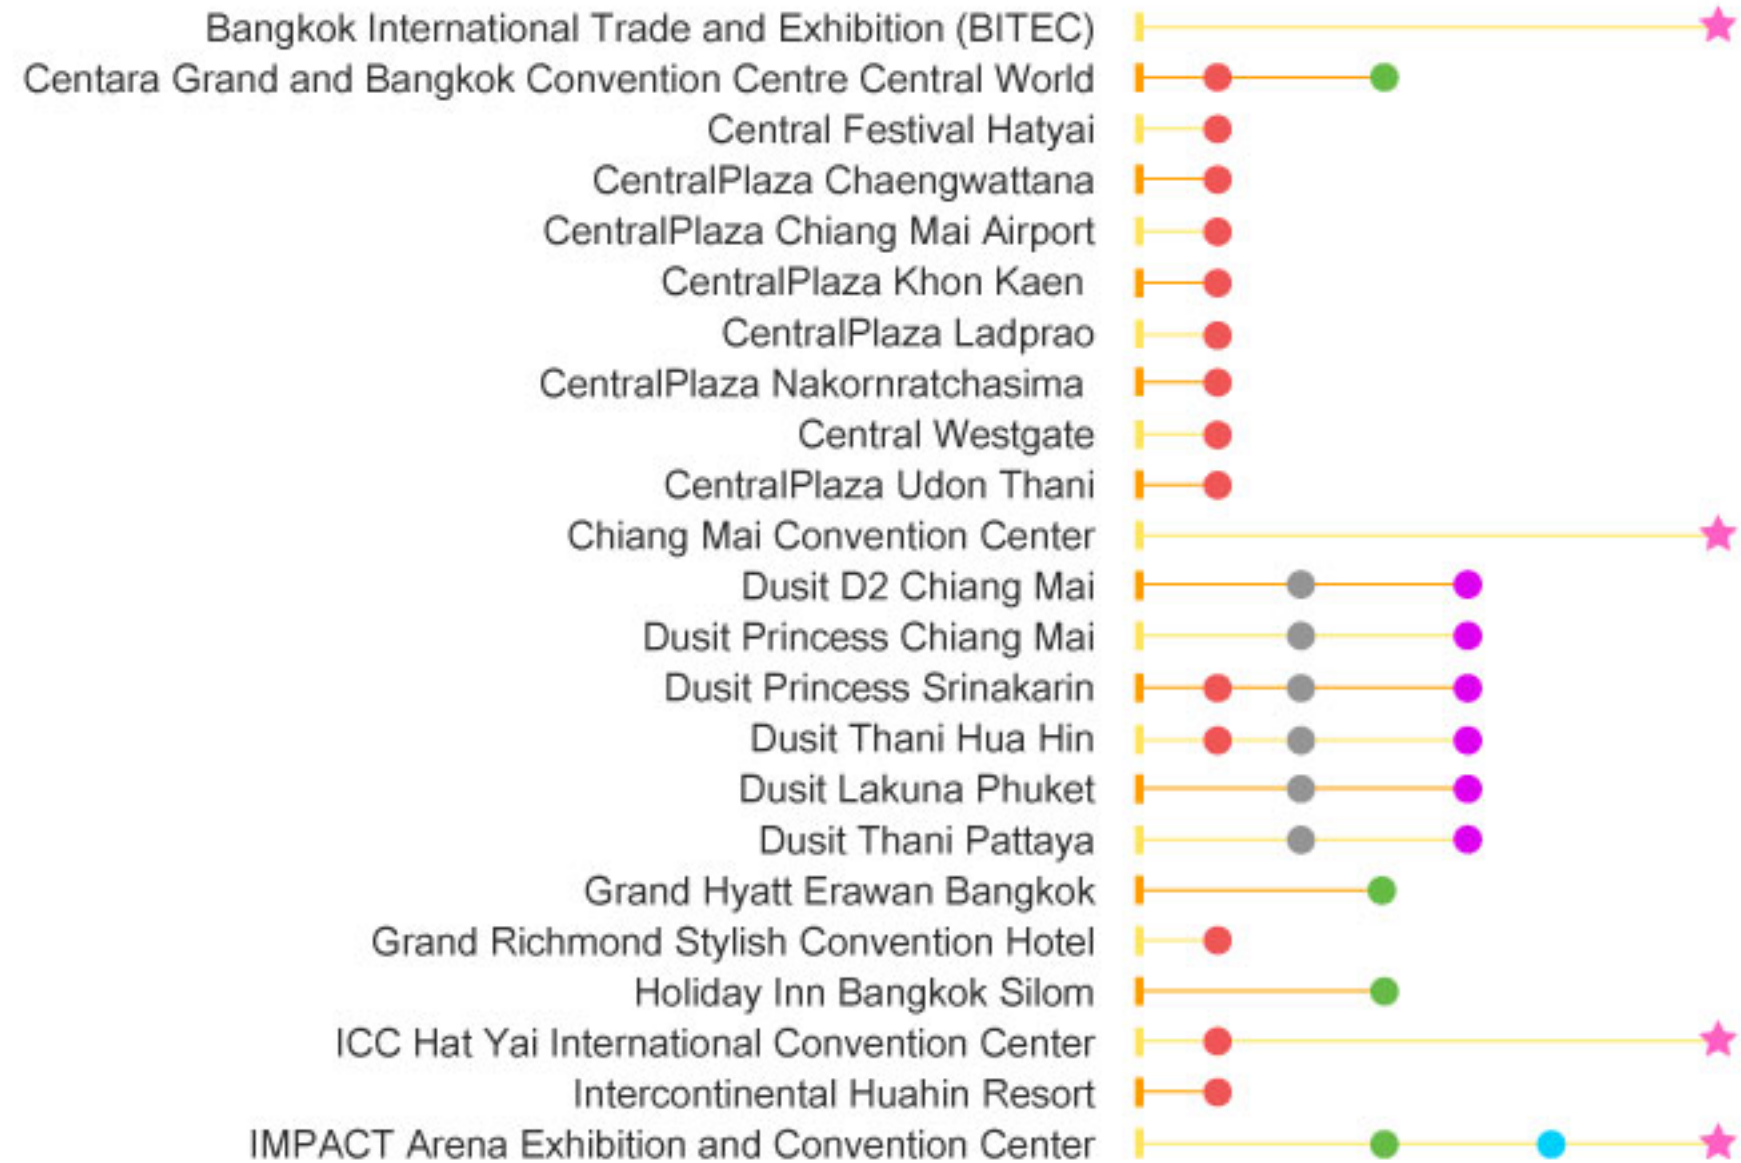

TCEB provides financial to support TMVS members or association: TICA, TEA, THA, EMA members for consultancy and verification fee maximum 70 % of total cost.

Certified Thai MICE Operators

★ TISI 22300 (6 org)

- ISO 20121 Event Sustainability Management Systems (21 org)
- ISO 9001 Quality Management Systems (17 org)
- ISO 22301 Business Continuity Management Systems (1 org)

- ISO 14001 Environmental Management Systems (7 org)
- ISO 50001 Energy Management Systems (4 org)
- ISO 22000 Food Safety Management Systems (9 org)